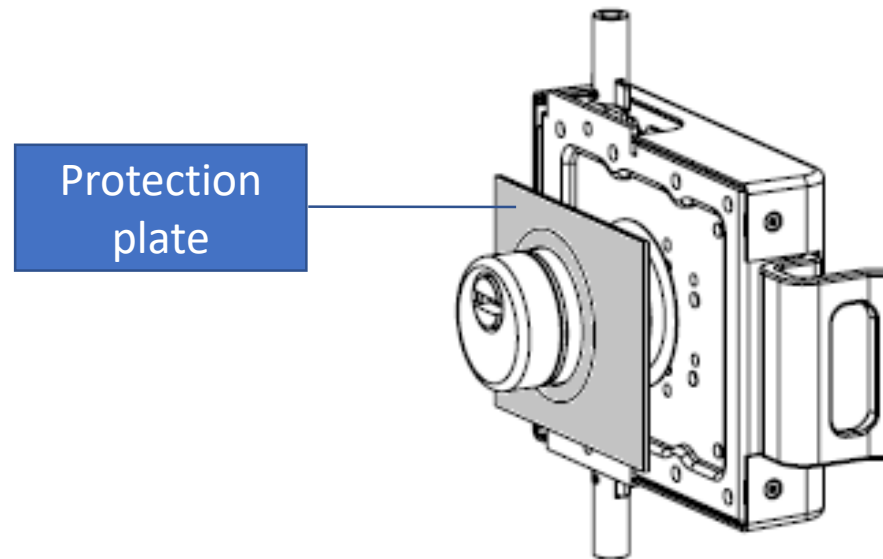

- Lock cover, strike cover and rod covers, painted white RAL 9010
- Handle, cylinder rose, rod joints, in black nylon
- Corsa aste e catenacci 20 mm
- 2-piston oval deadbolts with the latch in the horizontal axis center
- Rods / covers can be shortened, if the rods are not cut the maximum height is 2.855 mm
- Top and bottom tips diameter 20 mm
- Replaceable cylinder with lock installed
- Handle retracts the latch and at the same time is useful for holding the door
- Very solid fixing, with self-tapping screws diam 4.8 mm of which:
 - 4 screws to fix the lock, to which 4 more can be added
 - 4 screws to fix the strike
 - 4 screws to fix the top / bottom tips
 - 2 screws to fix the upper strike
 - 4 screws to fix the floor plate
 - 4 screws to fix the rods joints
- Complete single pack with lock, rods, covers and all accessories (6 Kg)
- Multipack 2 pcs (12 Kg)

Serie 933* - 3 Points Rim Lock

Locks & accessories range

Code	Description	Note	Packaging	
933400D4	3 Points Rim Lock, Right	Adjustable rods and covers	Single pack (6 KG) Multipack 2 pcs	
933400S4	3 Points Rim Lock, Left			
043140	Lock protection plate	To be ordered separately Manganese steel	Single pack Multipack 10 pcs	
043150	Defender useful for 50 mm thicknes door	To be ordered separately Add / remove shims according to the door thickness.	Single pack Multipack 10 pcs	
Cilinders...	Cylinder size 30-60 mm for 50 mm tickness door	To be ordered separately Cylinders and sizes to be choice <i>Modular cylinders are not compatible (work in progress)</i>	---	

Multipack 2 pcs
(12 KG)

Serie 933* - 3 Points Rim Lock

Lock protection plate

■ Protection plate art. 043140 in manganese steel (anti-drill), to be ordered separately. It is inserted under the lock, before being installed.