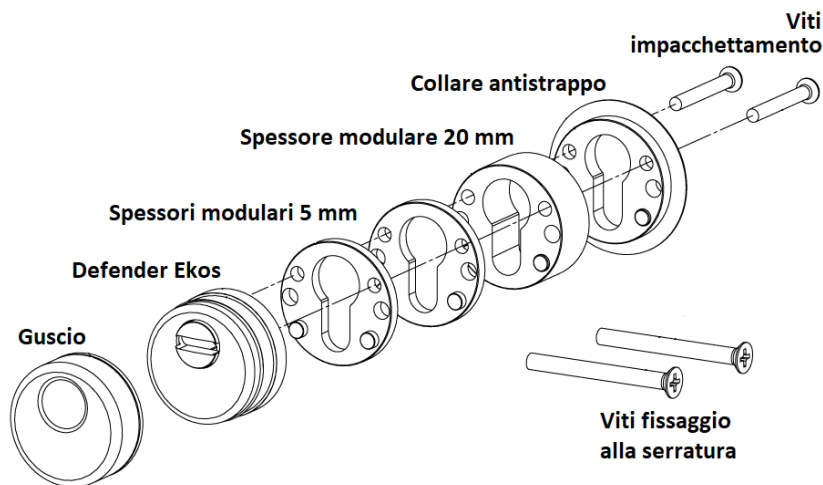

Serie 933* - 3 Points Rim Lock

Locks & accessories range

Code	Description	Note	Packaging	
933400D4	3 Points Rim Lock, Right	Adjustable rods and covers	Single pack (6 KG) Multipack 2 pcs	
933400S4	3 Points Rim Lock, Left			
043140	Lock protection plate	To be ordered separately Manganese steel	Single pack Multipack 10 pcs	
043150	Defender useful for 50 mm thicknes door	To be ordered separately Add / remove shims according to the door thickness.	Single pack Multipack 10 pcs	
Cilinders...	Cylinder size 30-60 mm for 50 mm tickness door	To be ordered separately Cylinders and sizes to be choice <i>Modular cylinders are not compatible (work in progress)</i>	---	

Multipack 2 pcs
(12 KG)

Serie 933* - 3 Points Rim Lock

Lock protection plate

■ Protection plate art. 043140 in manganese steel (anti-drill), to be ordered separately. It is inserted under the lock, before being installed.

Serie 933* - 3 Points Rim Lock Defender

■ The defender art. 043150 is useful on a 50 mm door thickness. For different door thickness follow the table.

			D Componenti del defender			
A	B	C	 26,5 Defender fisso	 5 Spessore 5 mm	 20 Spessore 20 mm	 7,5 Collare fisso
Spessore della porta (mm)	Lunghezza esterna del cilindro (mm)	Lunghezza interna del cilindro (mm)				
40	50	30	1	0	1	1
45	55	30	1	1	1	1
50	60	30	1	2	1	1
55	65	30	1	3	1	1
60	70	30	1	0	2	1