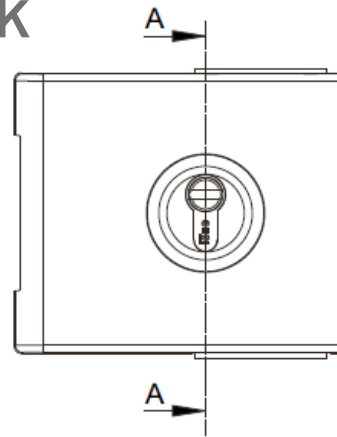

Serie 933* - 3 Points Rim Lock

Locks & accessories range

Code	Description	Note	Packaging	
933400D4	3 Points Rim Lock, Right	Adjustable rods and covers	Single pack (6 KG) Multipack 2 pcs	
933400S4	3 Points Rim Lock, Left			
043140	Lock protection plate	To be ordered separately Manganese steel	Single pack Multipack 10 pcs	
043150	Defender useful for 50 mm thicknes door	To be ordered separately Add / remove shims according to the door thickness.	Single pack Multipack 10 pcs	
Cilinders...	Cylinder size 30-60 mm for 50 mm tickness door	To be ordered separately Cylinders and sizes to be choice <i>Modular cylinders are not compatible (work in progress)</i>	---	

Multipack 2 pcs
(12 KG)

Serie 933* - 3 Points Rim Lock

Lock protection plate

■ Protection plate art. 043140 in manganese steel (anti-drill), to be ordered separately. It is inserted under the lock, before being installed.

Serie 933* - 3 Points Rim Lock Defender

■ The defender art. 043150 is useful on a 50 mm door thickness. For different door thickness follow the table.

			D Componenti del defender			
A	B	C	 26,5 Defender fisso	 5 Spessore 5 mm	 20 Spessore 20 mm	 7,5 Collare fisso
Spessore della porta (mm)	Lunghezza esterna del cilindro (mm)	Lunghezza interna del cilindro (mm)				
40	50	30	1	0	1	1
45	55	30	1	1	1	1
50	60	30	1	2	1	1
55	65	30	1	3	1	1
60	70	30	1	0	2	1