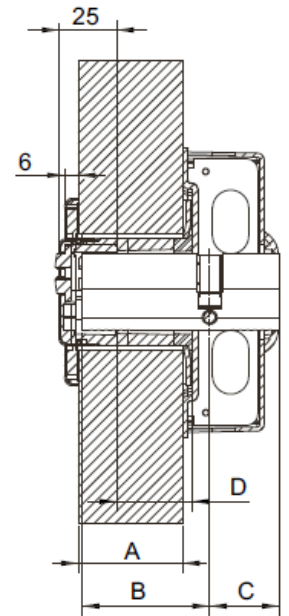

- Lock cover, strike cover and rod covers, painted white RAL 9010
- Handle, cylinder rose, rod joints, in black nylon
- Corsa aste e catenacci 20 mm
- 2-piston oval deadbolts with the latch in the horizontal axis center
- Rods / covers can be shortened, if the rods are not cut the maximum height is 2.855 mm
- Top and bottom tips diameter 20 mm
- Replaceable cylinder with lock installed
- Handle retracts the latch and at the same time is useful for holding the door
- Very solid fixing, with self-tapping screws diam 4.8 mm of which:
 - 4 screws to fix the lock, to which 4 more can be added
 - 4 screws to fix the strike
 - 4 screws to fix the top / bottom tips
 - 2 screws to fix the upper strike
 - 4 screws to fix the floor plate
 - 4 screws to fix the rods joints
- Complete single pack with lock, rods, covers and all accessories (6 Kg)
- Multipack 2 pcs (12 Kg)

Multipack 2 pcs
(12 KG)

Serie 933* - 3 Points Rim Lock

Lock protection plate

■ Protection plate art. 043140 in manganese steel (anti-drill), to be ordered separately. It is inserted under the lock, before being installed.

Serie 933* - 3 Points Rim Lock Defender

■ The defender art. 043150 is useful on a 50 mm door thickness. For different door thickness follow the table.

			D Componenti del defender			
A	B	C	 26,5 Defender fisso	 5 Spessore 5 mm	 20 Spessore 20 mm	 7,5 Collare fisso
Spessore della porta (mm)	Lunghezza esterna del cilindro (mm)	Lunghezza interna del cilindro (mm)				
40	50	30	1	0	1	1
45	55	30	1	1	1	1
50	60	30	1	2	1	1
55	65	30	1	3	1	1
60	70	30	1	0	2	1