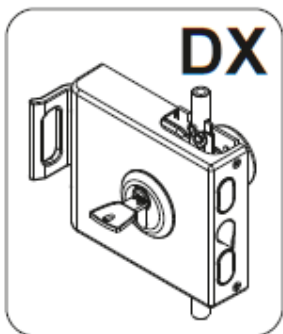

■ To be ordered separately:

- euro profile cylinder (according to the thickness door)
- defender (according to the thickness door)
- lock antidrill protection plate

Serie 933* - 3 Points Rim Lock

Features

- Lock cover, strike cover and rod covers, painted white RAL 9010
- Handle, cylinder rose, rod joints, in black nylon
- Corsa aste e catenacci 20 mm
- 2-piston oval deadbolts with the latch in the horizontal axis center
- Rods / covers can be shortened, if the rods are not cut the maximum height is 2.855 mm
- Top and bottom tips diameter 20 mm
- Replaceable cylinder with lock installed
- Handle retracts the latch and at the same time is useful for holding the door
- Very solid fixing, with self-tapping screws diam 4.8 mm of which:
 - 4 screws to fix the lock, to which 4 more can be added
 - 4 screws to fix the strike
 - 4 screws to fix the top / bottom tips
 - 2 screws to fix the upper strike
 - 4 screws to fix the floor plate
 - 4 screws to fix the rods joints
- Complete single pack with lock, rods, covers and all accessories (6 Kg)
- Multipack 2 pcs (12 Kg)

Serie 933* - 3 Points Rim Lock

Locks & accessories range

Code	Description	Note	Packaging	
933400D4	3 Points Rim Lock, Right	Adjustable rods and covers	Single pack (6 KG) Multipack 2 pcs	
933400S4	3 Points Rim Lock, Left			
043140	Lock protection plate	To be ordered separately Manganese steel	Single pack Multipack 10 pcs	
043150	Defender useful for 50 mm thicknes door	To be ordered separately Add / remove shims according to the door thickness.	Single pack Multipack 10 pcs	
Cilinders...	Cylinder size 30-60 mm for 50 mm tickness door	To be ordered separately Cylinders and sizes to be choice <i>Modular cylinders are not compatible (work in progress)</i>	---	